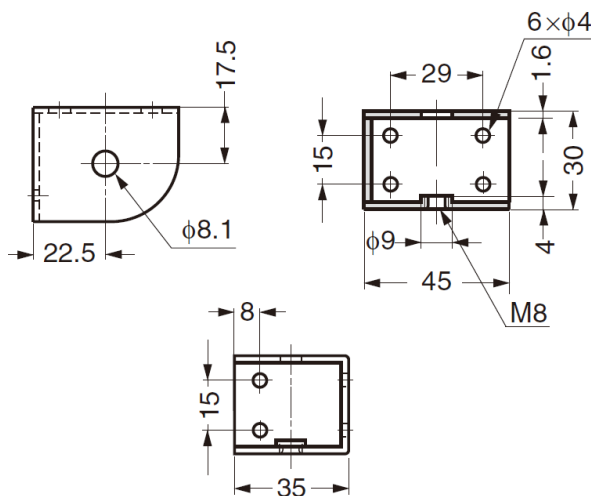

GAD-553 Glide Base

Part No.	Material	Finish
GAD-553	Steel	Yellow Zinc Chromate

GAD-554 Glide Base

Recommended Screw

- Following diagram is for **GAD-554-1**
(GAD-554-2: mirror image of GAD-554-1)

Part No.	Material	Finish
GAD-554-1	Steel	Yellow Zinc Chromate
GAD-554-2		