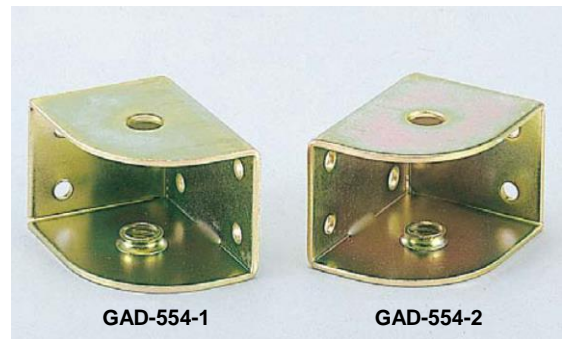

GAD-553 Glide Base

Part No.	Material	Finish
GAD-553	Steel	Yellow Zinc Chromate

GAD-554 Glide Base

Recommended Screw

- Following diagram is for **GAD-554-1**
(GAD-554-2: mirror image of GAD-554-1)

Part No.	Material	Finish
GAD-554-1	Steel	Yellow Zinc Chromate
GAD-554-2		