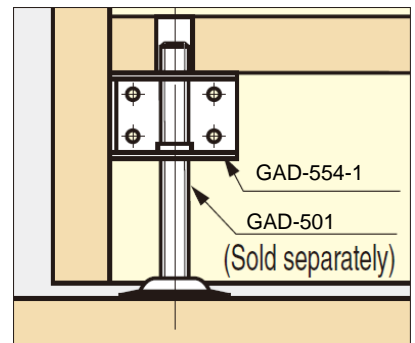

GAD-553 Glide Base

Part No.	Material	Finish
GAD-553	Steel	Yellow Zinc Chromate

GAD-554 Glide Base

Recommended Screw

- Following diagram is for **GAD-554-1**
(GAD-554-2: mirror image of GAD-554-1)

Part No.	Material	Finish
GAD-554-1	Steel	Yellow Zinc Chromate
GAD-554-2		