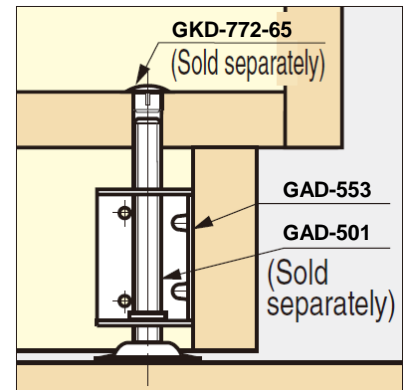

GAD-553 Glide Base

Part No.	Material	Finish
GAD-553	Steel	Yellow Zinc Chromate

GAD-554 Glide Base

Recommended Screw

- Following diagram is for **GAD-554-1**
(GAD-554-2: mirror image of GAD-554-1)

Part No.	Material	Finish
GAD-554-1	Steel	Yellow Zinc Chromate
GAD-554-2		