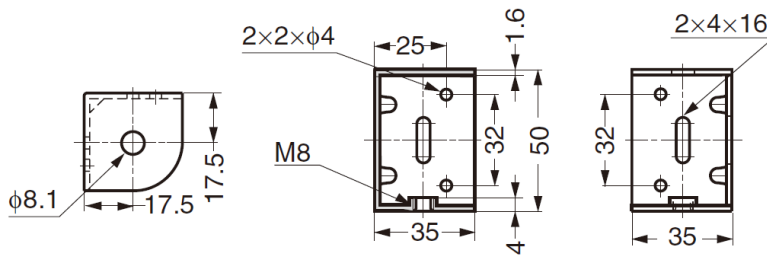

GAD-553 Glide Base

Part No.	Material	Finish
GAD-553	Steel	Yellow Zinc Chromate

GAD-554 Glide Base

Recommended Screw

- Following diagram is for **GAD-554-1**
(GAD-554-2: mirror image of GAD-554-1)

Part No.	Material	Finish
GAD-554-1	Steel	Yellow Zinc Chromate
GAD-554-2		